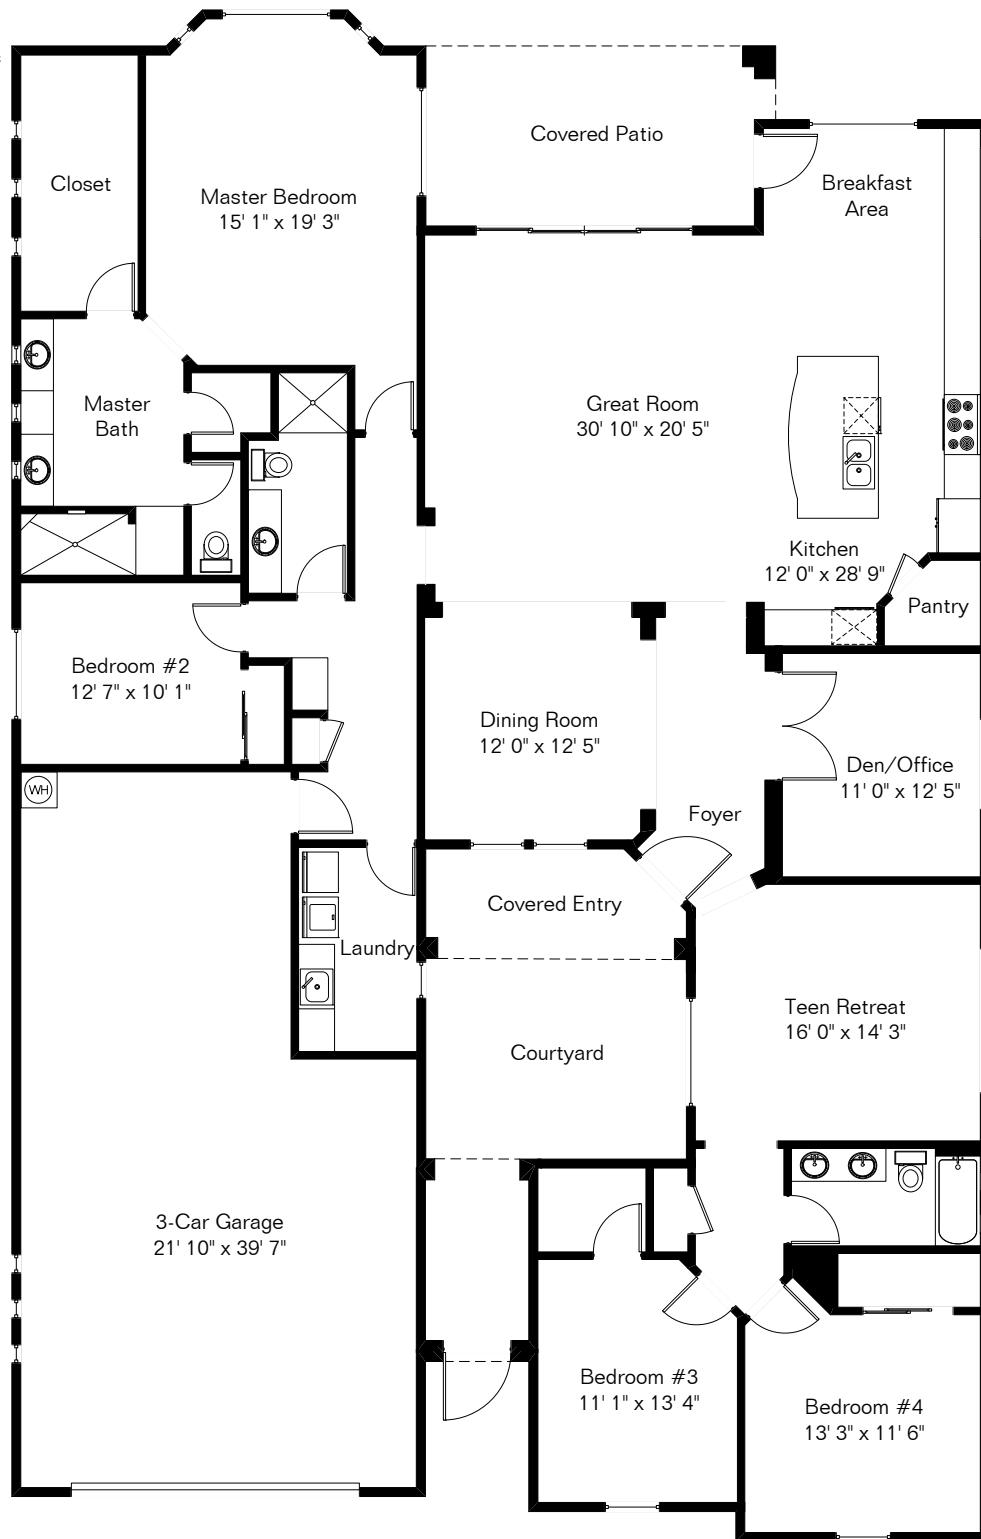

The square footages and room size information are deemed to be reliable but are not guaranteed and should be independently verified. This drawing is for marketing purposes only.

# 13209 N Fluffgrass Pl

Fire Place Area

Site Visit October 2020

Copyright 2020 Floor Plans First! LLC  
All Rights Reserved.

Living Area 3,049 Sq Ft  
Garage 806 Sq Ft